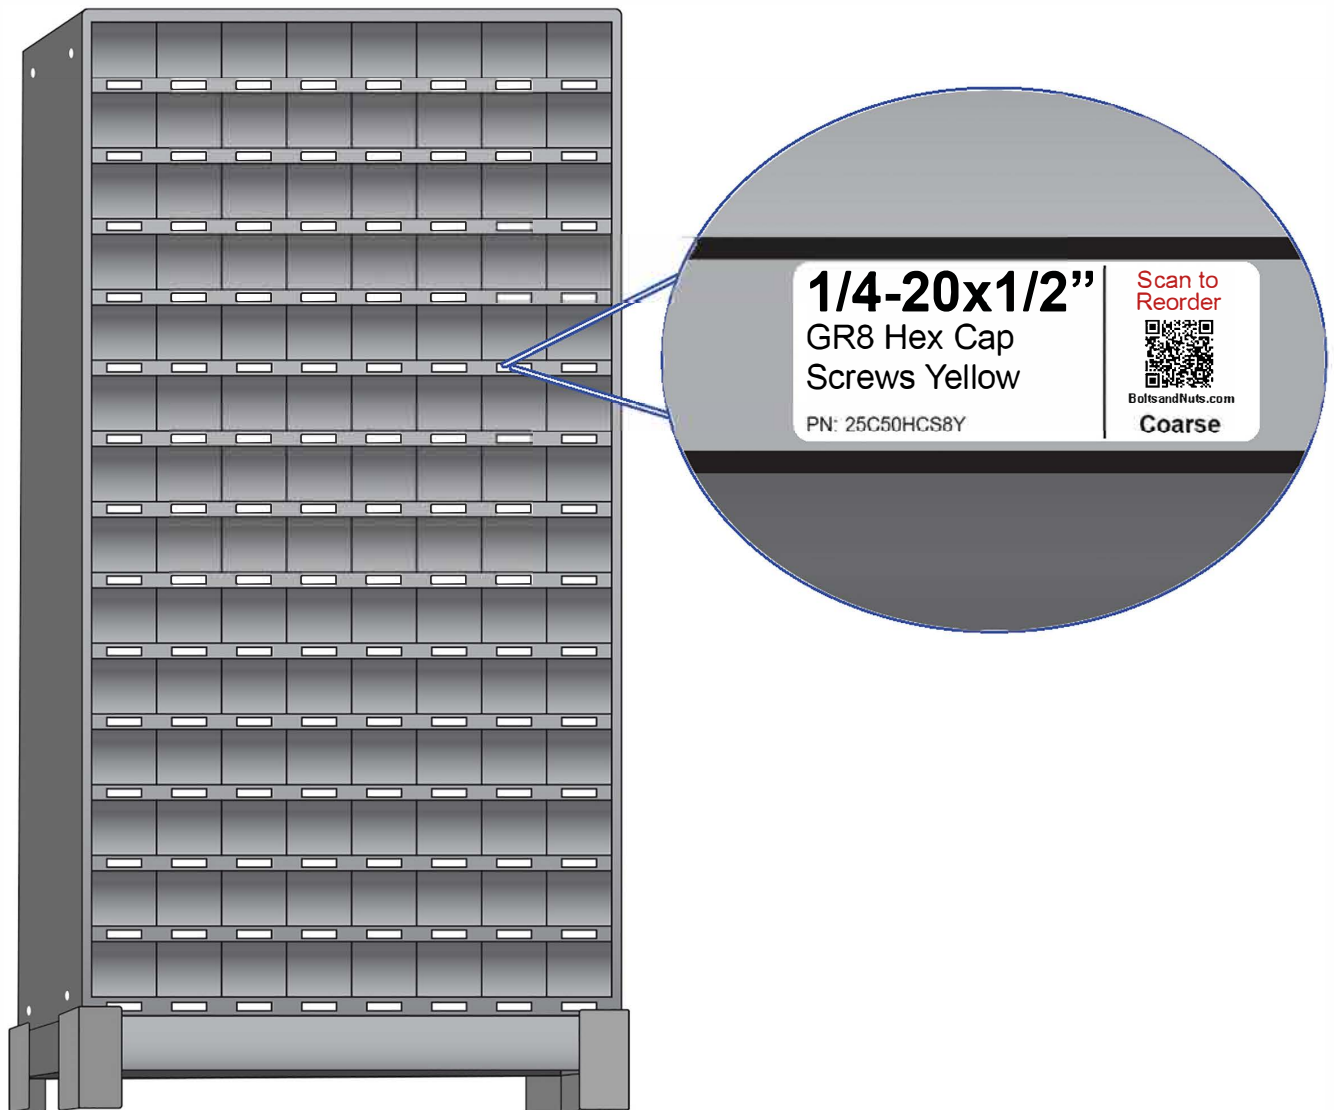

Mac Daddy XL

Automotive Edition

Storage

3 x Gray Powder Coat 112 Opening Bins:

- Overall Dims: 33-13/16"W x 11-15/16"L x 64-1/2"H
- Opening Dimensions: 4" x 11-15/16" x 4-1/2"
- Includes QR reordering labels
- Prime Cold Rolled Steel

3 x Base Stands for 112 Opening Bins Compartment Bins:

- Overall Dim: 34-1/16"W x 12-3/16"L x 5-11/16"H
- Prime Cold Rolled Steel

1 x Optional Gray Powder Coat Lockable Storage Cabinet:

- Overall Dimensions: 36"W x 24"L x 72"H
- 4 Adjustable Shelves
- Lockable
- BoltsandNuts.com Decal
- Heavy Duty 16 Gauge Steel

1 x Base Stand for 6 Drawer Cabinets

- Overall Dimensions: 15-1/2"W x 12-1/4"L x 15"H
- Durable Gray Powder Coat
- Prime Cold Rolled Steel

1 x Threaded Rod Holder

- Overall Dimensions: 24-3/16L x 6-15/16W x 24H
- Durable Gray Powder Coat

1 x Zip Tie Holder

- Overall Dimensions: 18-3/16"W x 3"L x 12-5/16"H
- Durable Gray Powder Coat
- Prime Cold Rolled Steel

Optional Cabinet

Easy Reordering System

This kit includes chemical resistant QR coded bin labels. Each label lists the size, description, part number, thread pitch, and a unique QR code. When the QR code is scanned with a smart phone, it will take you to that exact item on our website. Reordering made simple!